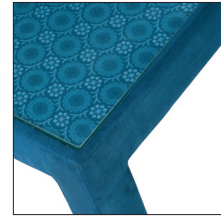

ECLECTIC.SPIRITED.WONDERFULLY COMFORTABLE.

IRIS • UPHOLSTERED TABLES

Iris Console Table  
L48" D14" H31"

Shown in balance fabric 2199-52 with fabric top 12364-35 under glass\*

Iris Cocktail Table  
L42" D36" H18"

Iris End Table  
L24" D20" H24"

Iris Bunching Table  
L18" D18" H17"

## IRIS COLLECTION

	Cocktail	End	Console	Bunch
<b>Standard Features</b>				
Upholstered Table Base and Legs	x	x	x	x
Contrasting Top Fabric	x	x	x	x
Glass Top	x	x	x	x
<b>Ordering Instructions</b>				
To Order, Please write the following:	Iris-Cocktail	Iris-End	Iris-Console	Iris-Bunch

Base and Legs Pattern Availability: RG

Inset Top Pattern Availability: RG, PS, NM, RS